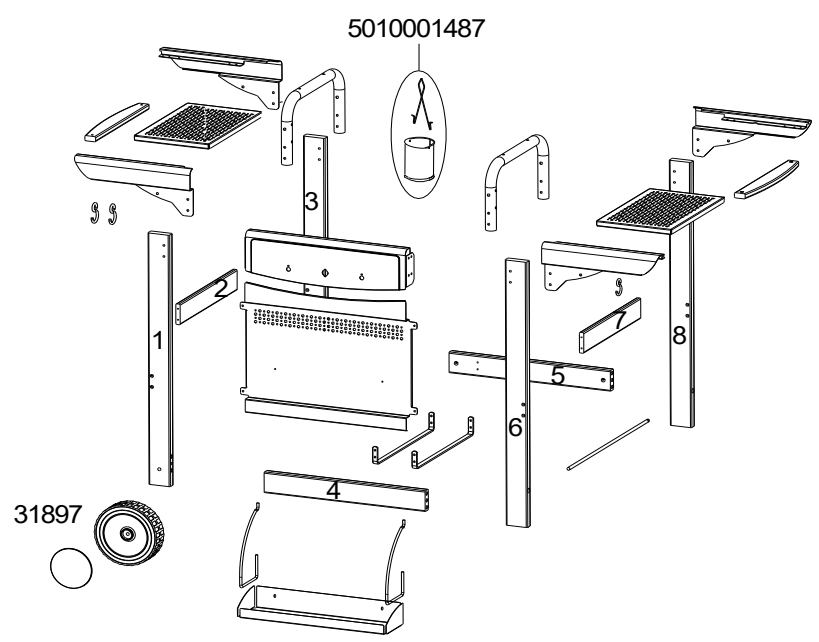

**BARBECUES EXPERT 2 : PLUS - SUPER -
EXPERT 2 - COMFORT - DELUXE - LUXE -
WOODY - ADVANTAGE - ADVANTAGE
DELUXE & VENTURA WOODY**