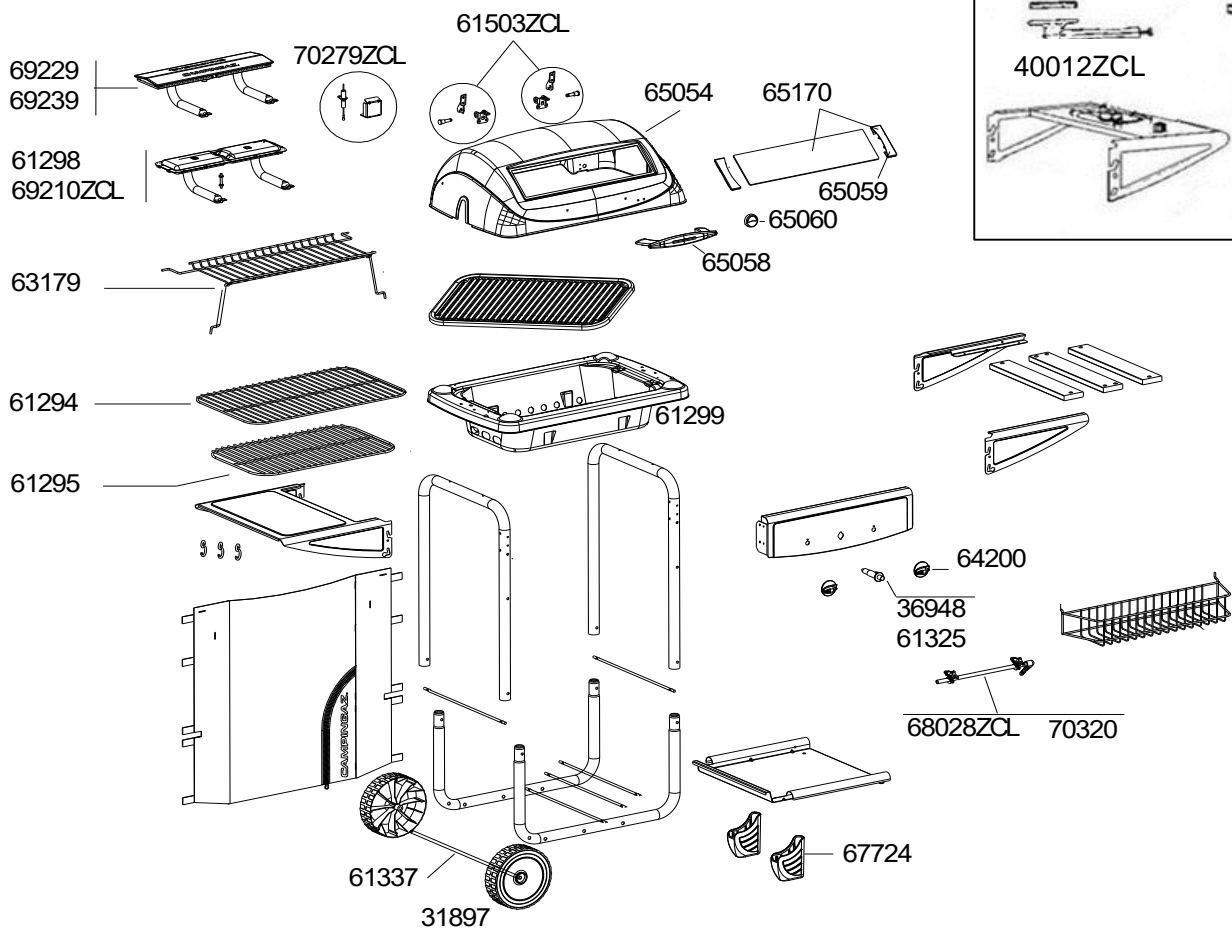

**BARBECUES EXPERT 2 : PLUS - SUPER -
EXPERT 2 - COMFORT - DELUXE - LUXE -
WOODY - ADVANTAGE - ADVANTAGE
DELUXE & VENTURA WOODY**