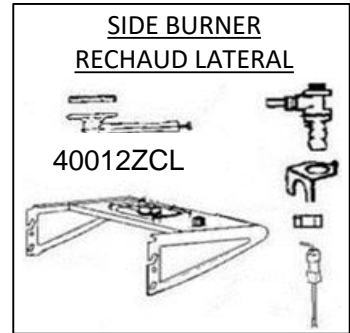

**BARBECUES EXPERT 2 : PLUS - SUPER -
EXPERT 2 - COMFORT - DELUXE - LUXE -
WOODY - ADVANTAGE - ADVANTAGE
DELUXE & VENTURA WOODY**